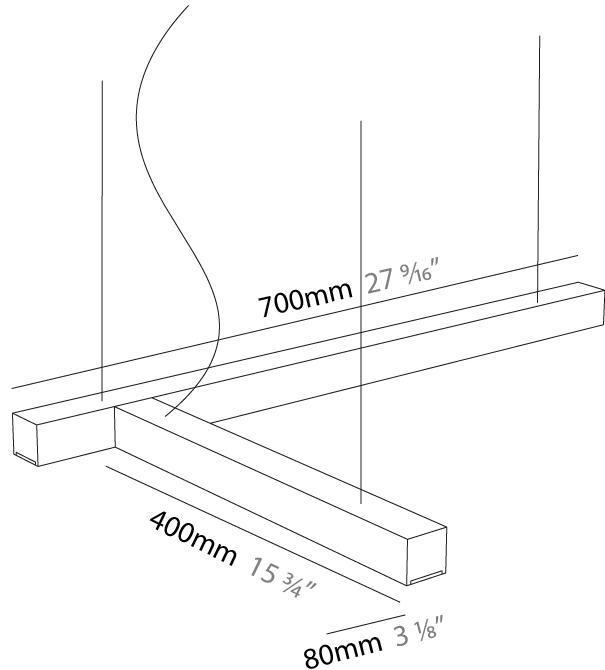

L-SHAPE SUSPENSION

D71001- -

base number   Color   Finish
Temperature   Options

1. To build a product code in our configurator select the specify button on the base model # product page
2. To build a manual product code on this datasheet choose from the options listed below in blue font and add the suffix to the base model #

GENERAL

Series: LED40 Modular
Subseries: L-Shape
Brand: Tunto
Division: Design
Mounting Type: Suspension
Mounting Location: Ceiling
Subcategory: Modular Systems

PHYSICAL

Shape: Rectangle
Length (mm): 700
Length (in): 27 ⁹/₁₆"
Width (mm): 400
Width (in): 15 ³/₄"
Height (mm): 40
Height (in): 1 ⁹/₁₆"
Max. Overall Height (mm): 2040
Max. Overall Height (in): 80 ⁵/₁₆"
Extension (mm): 80
Extension (in): 3 ¹/₈"
Light Distribution: Direct
Diffuser: Opal;
Fixture Finish: WAL / ASH / OAK / BLK / WHI
Fixture Material: Wood

ELECTRICAL

Lamp Type: LED
Input Wattage (W): 23
Total Output Wattage (W): 19
Dimming: Tri-Mode (Non-Dimming and Phase Dimming (120Vac only) and 0-10V Dimming)
Driver Included: Yes
Driver Location: Integrated
Driver Type: Constant Current - Universal
Driver Class: Class 2
Input Voltage (V): 120 - 277
Constant Current (MA): 700

LED

Color Temperature (°K): 2700 / 3000 / 4000
Max. Delivered Lumen (lm): 1000
CRI: >93 CRI
Lamp Life (hrs): 50000

OPTICAL

RATINGS AND CERTIFICATIONS

Certified By: Certified for North American Standards
IP rating: IP20