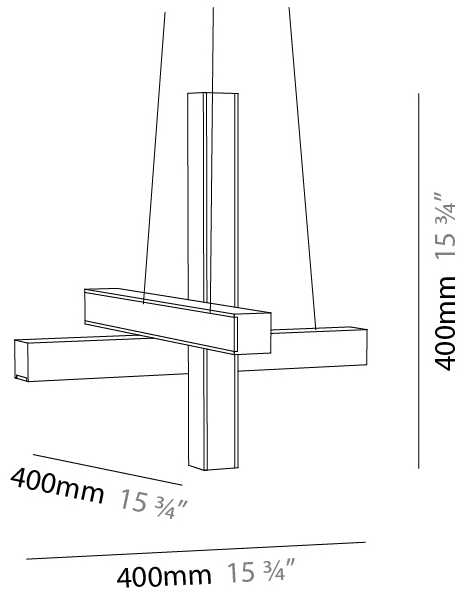

CROSS SHAPE SUSPENSION

D71028-

base number
Color   Finish
Temperature   Options

1. To build a product code in our configurator select the specify button on the base model # product page
2. To build a manual product code on this datasheet choose from the options listed below in blue font and add the suffix to the base model #

GENERAL

Series: LED40 Modular
Subseries: Cross Shape
Brand: Tunto
Division: Design
Mounting Type: Suspension
Mounting Location: Ceiling
Subcategory: Modular Systems

PHYSICAL

Shape: Abstract
Length (mm): 400
Length (in): 15 3/4
Width (mm): 400
Width (in): 15 3/4
Height (mm): 400
Height (in): 15 3/4
Max. Overall Height (mm): 2400
Max. Overall Height (in): 94 1/2
Extension (mm): 80
Extension (in): 3 1/8
Light Distribution: Omnidirectional
Diffuser: Opal
Fixture Finish: [WAL](#) / [ASH](#) / [OAK](#) / [BLK](#) / [WHI](#)
Fixture Material: Wood

ELECTRICAL

Lamp Type: LED
Input Wattage (W): 23
Total Output Wattage (W): 18.9
Dimming: Tri-Mode (Non-Dimming and Phase Dimming (120Vac only) and 0-10V Dimming)
Driver Included: Yes
Driver Location: Integrated
Driver Type: Constant Current - Universal
Driver Class: Class 2
Input Voltage (V): 120 - 277
Constant Current (MA): 700

LED

Color Temperature (°K): [2700](#) / [3000](#) / [4000](#)
Max. Delivered Lumen (lm): 1100
CRI: >93 CRI
Lamp Life (hrs): 50000

OPTICAL

RATINGS AND CERTIFICATIONS

Certified By: Certified for North American Standards
IP rating: IP20